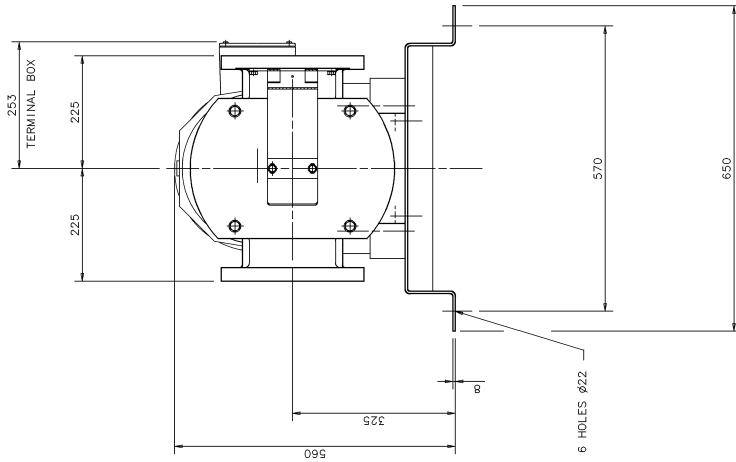

IF IN DOUBT ASK

THIRD ANGLE PROJECTION

DO NOT SCALE

GEARBOX MAKE	-	SEW
GEARBOX DETAILS	-	R92
MOTOR MAKE	-	SEW
MOTOR DETAILS	-	DV180L4THVS
K.W.	-	22.0
VOLTS	-	400
PHASE	-	3
HZ	-	50
ENCLOSURE	-	TEFY IP55
OUTPUT SPEED RPM	-	305

MOTOR FITTED WITH 230V/1/50 ANTI CONDENSATION HEATERS.
THERMISTORS IP54 FORCED VENTILATOR.

TYPICAL DRAWING ONLY
FOR QUOTATION PURPOSES ONLY
NOT TO BE USED FOR
INSTALLATION PURPOSES

SCALE	MATERIAL	UNLESS OTHERWISE STATED	TITLE
AS SHOWN	N/A	UNLESS OTHERWISE STATED	ARRANGEMENT OF DRIVE / 500
FINISH	CL	UNLESS OTHERWISE STATED	DIRECT COUPLED TO A GEARED MOTOR
APPROVED	CL	UNLESS OTHERWISE STATED	
ISSUE DATE	REVISION	UNLESS OTHERWISE STATED	
A 07/08/96		UNLESS OTHERWISE STATED	

No. GA96-497-A