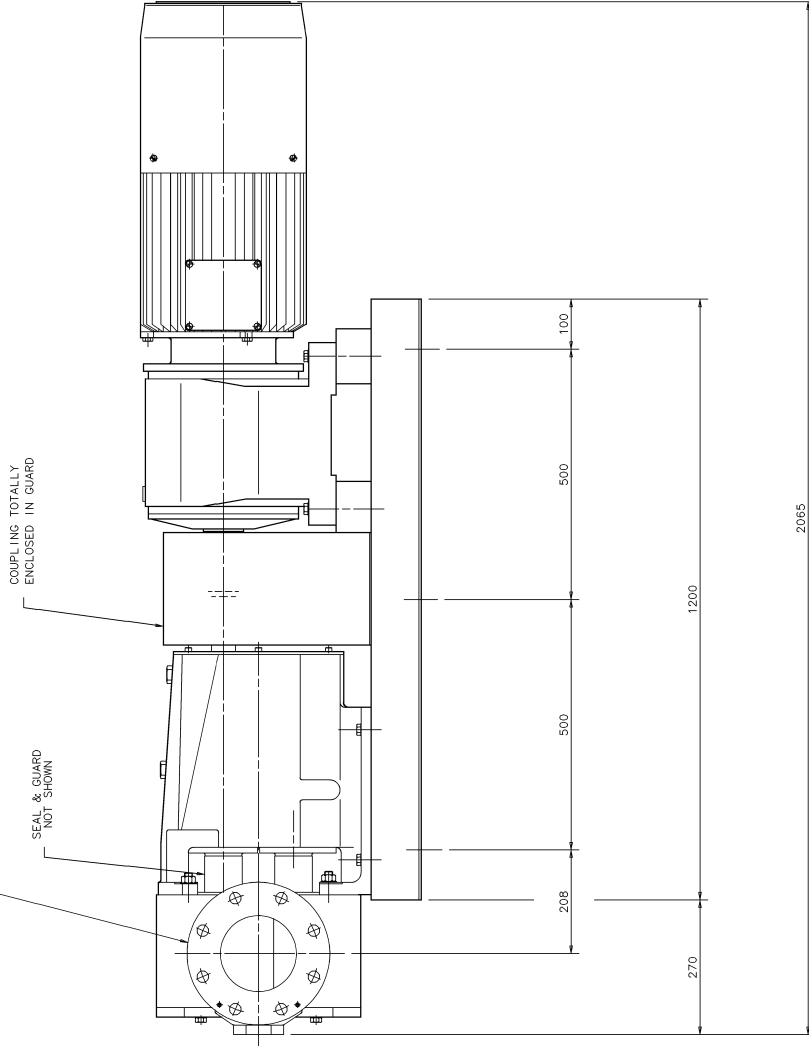

IF IN DOUBT ASK

THIRD ANGLE PROJECTION

DO NOT SCALE

GEARBOX MAKE	-	SEW
GEARBOX DETAILS	-	R92
MOTOR MAKE	-	SEW
MOTOR DETAILS	-	DV180L4THVS
K.W.	-	22.0
VOLTS	-	400
PHASE	-	3
HZ	-	50
ENCLOSURE	-	TEFY IP55
OUTPUT SPEED RPM	-	305

MOTOR FITTED WITH 230V/1/50 ANTI CONDENSATION HEATERS.
THERMISTORS IP54 FORCED VENTILATOR.

TYPICAL DRAWING ONLY
FOR QUOTATION PURPOSES ONLY
NOT TO BE USED FOR
INSTALLATION PURPOSES

SCALE	MATERIAL	UNLESS OTHERWISE STATED	TITLE
AS SHOWN	N/A	UNLESS OTHERWISE STATED	ARRANGEMENT OF DRIVE / 500
FINISH	CL	UNLESS OTHERWISE STATED	DIRECT COUPLED TO A GEARED MOTOR
APPROVED	CL	UNLESS OTHERWISE STATED	
ISSUE DATE	REVISION	UNLESS OTHERWISE STATED	
A 07/08/96		UNLESS OTHERWISE STATED	

No. GA96-497-A