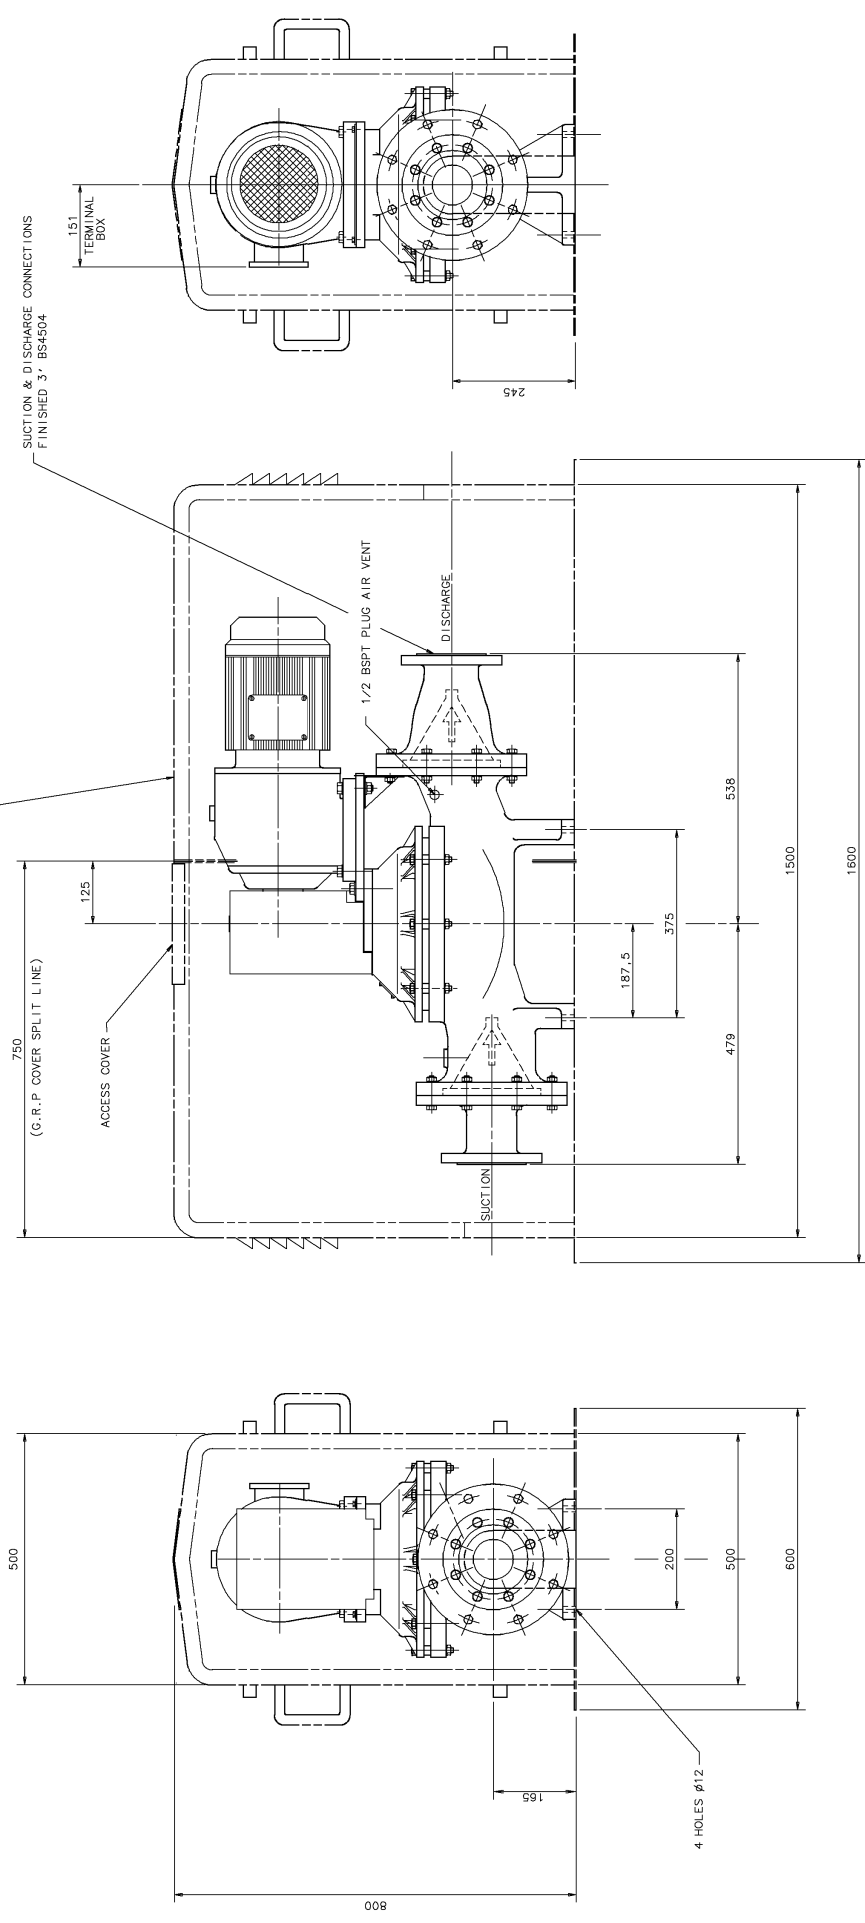

IF IN DOUBT ASK

THIRD ANGLE PROJECTION

DO NOT SCALE

GEARBOX MAKE	-	OPPERMAN
GEARBOX DETAILS	-	TDN20
MOTOR MAKE	-	BROOK CROMPTON
MOTOR DETAILS	-	D10DL
K.W.	-	2.2
VOLTS	-	240-415
PHASE	-	3
HZ	-	50
ENCLOSURE	-	TEFV IP55
OUTPUT SPEED RPM	-	46

NOTE:- MOTOR FITTED WITH 110V/1/50 ANTI-CONDENSATION HEATERS
MOTOR FITTED WITH THERMISTORS.

SCALE		MATERIAL		UNLESS OTHERWISE STATED	
AS	FINISH	GL	N/A	DIMENSIONS	IN MILLIMETRES
AS	GL	AS	N/A	TOLERANCES	AS PER IS 1913
AS	AS	AS	N/A	APPROVED	DATE
AS	AS	AS	N/A	ISSUE	DATE
AS	AS	AS	N/A	REVISED	DATE
AS	AS	AS	N/A	DATE	REVISION

TITLE: ARRANGEMENT OF SD3 M42 PUMP
No. GA00-119-A