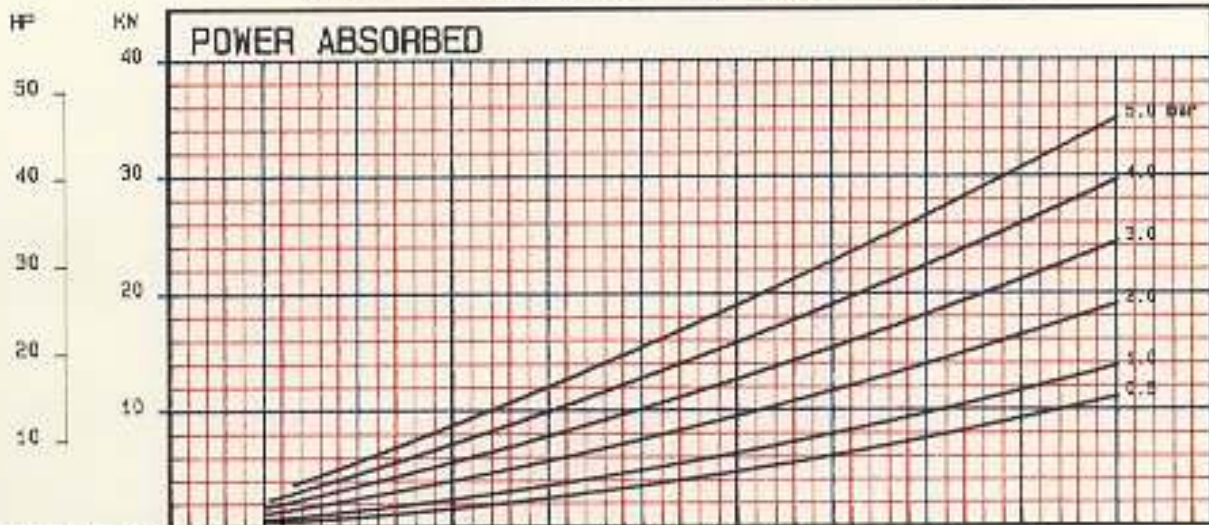

# MODEL D6 - 0600 TYPICAL PERFORMANCE CURVE

ROTORS - TRILOBE RUBBER 5 BAR / 70 DEG.C

Water performance on immersed rotors

**SSP Pumps Ltd**

Eastbourne, East Sussex BN23 6PO, England  
Telephone (0623) 25151. Telex 80384 SSP.LTD.G