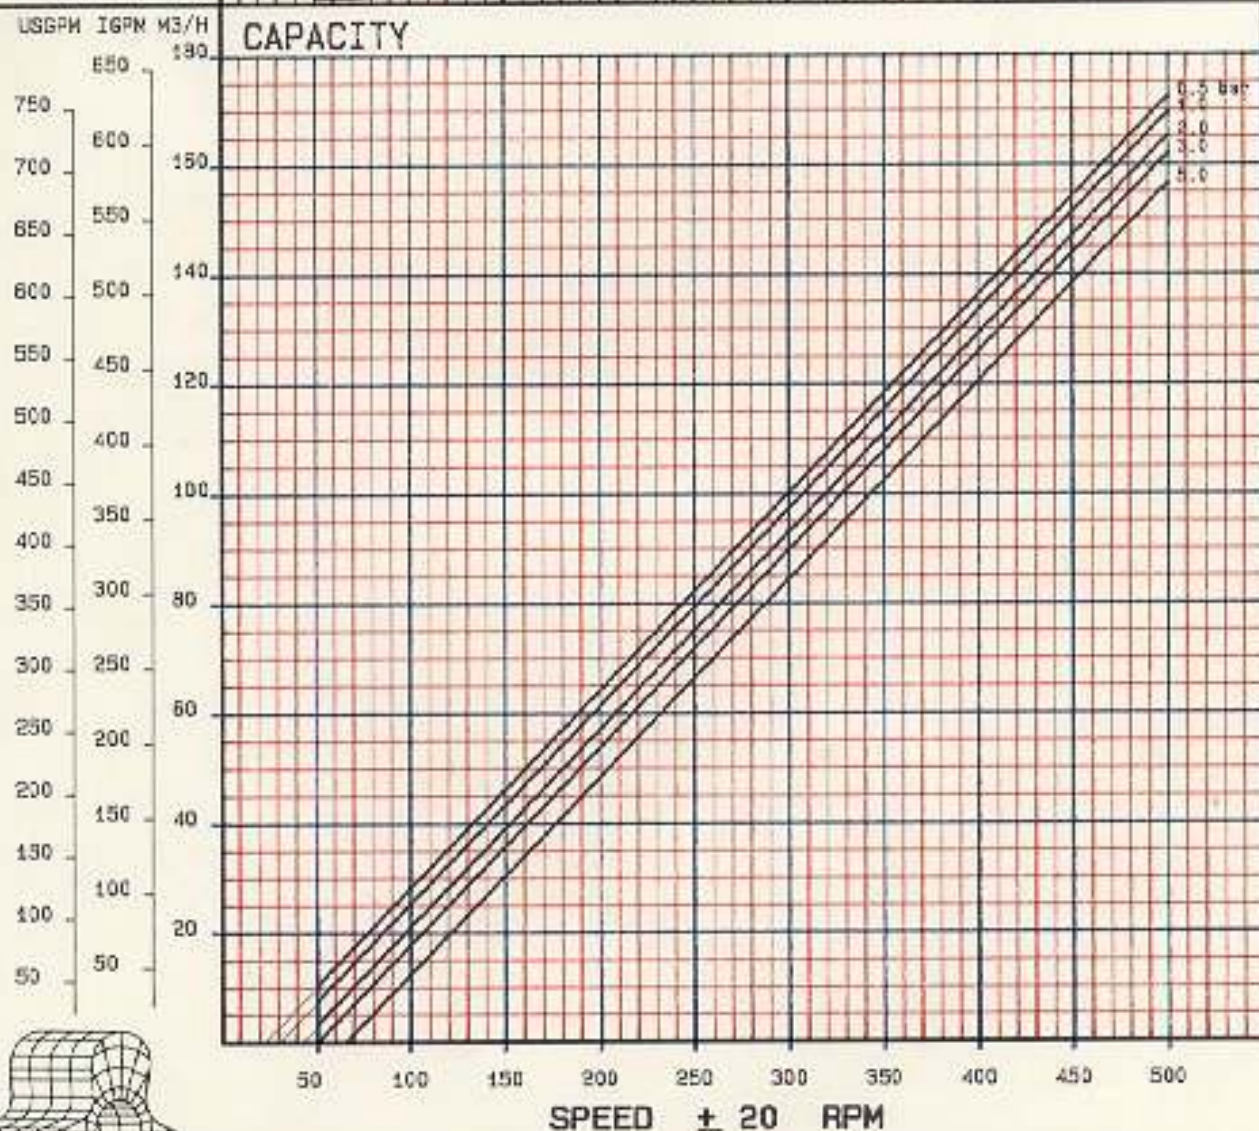

# MODEL D6 - 0600 TYPICAL PERFORMANCE CURVE

ROTORS - TRILOBE RUBBER 5 BAR / 70 DEG.C

Water performance on immersed rotors

**SSP Pumps Ltd**

Eastbourne, East Sussex BN23 6PO, England  
Telephone (0623) 25151. Telex 80384 SSP.LTD.G